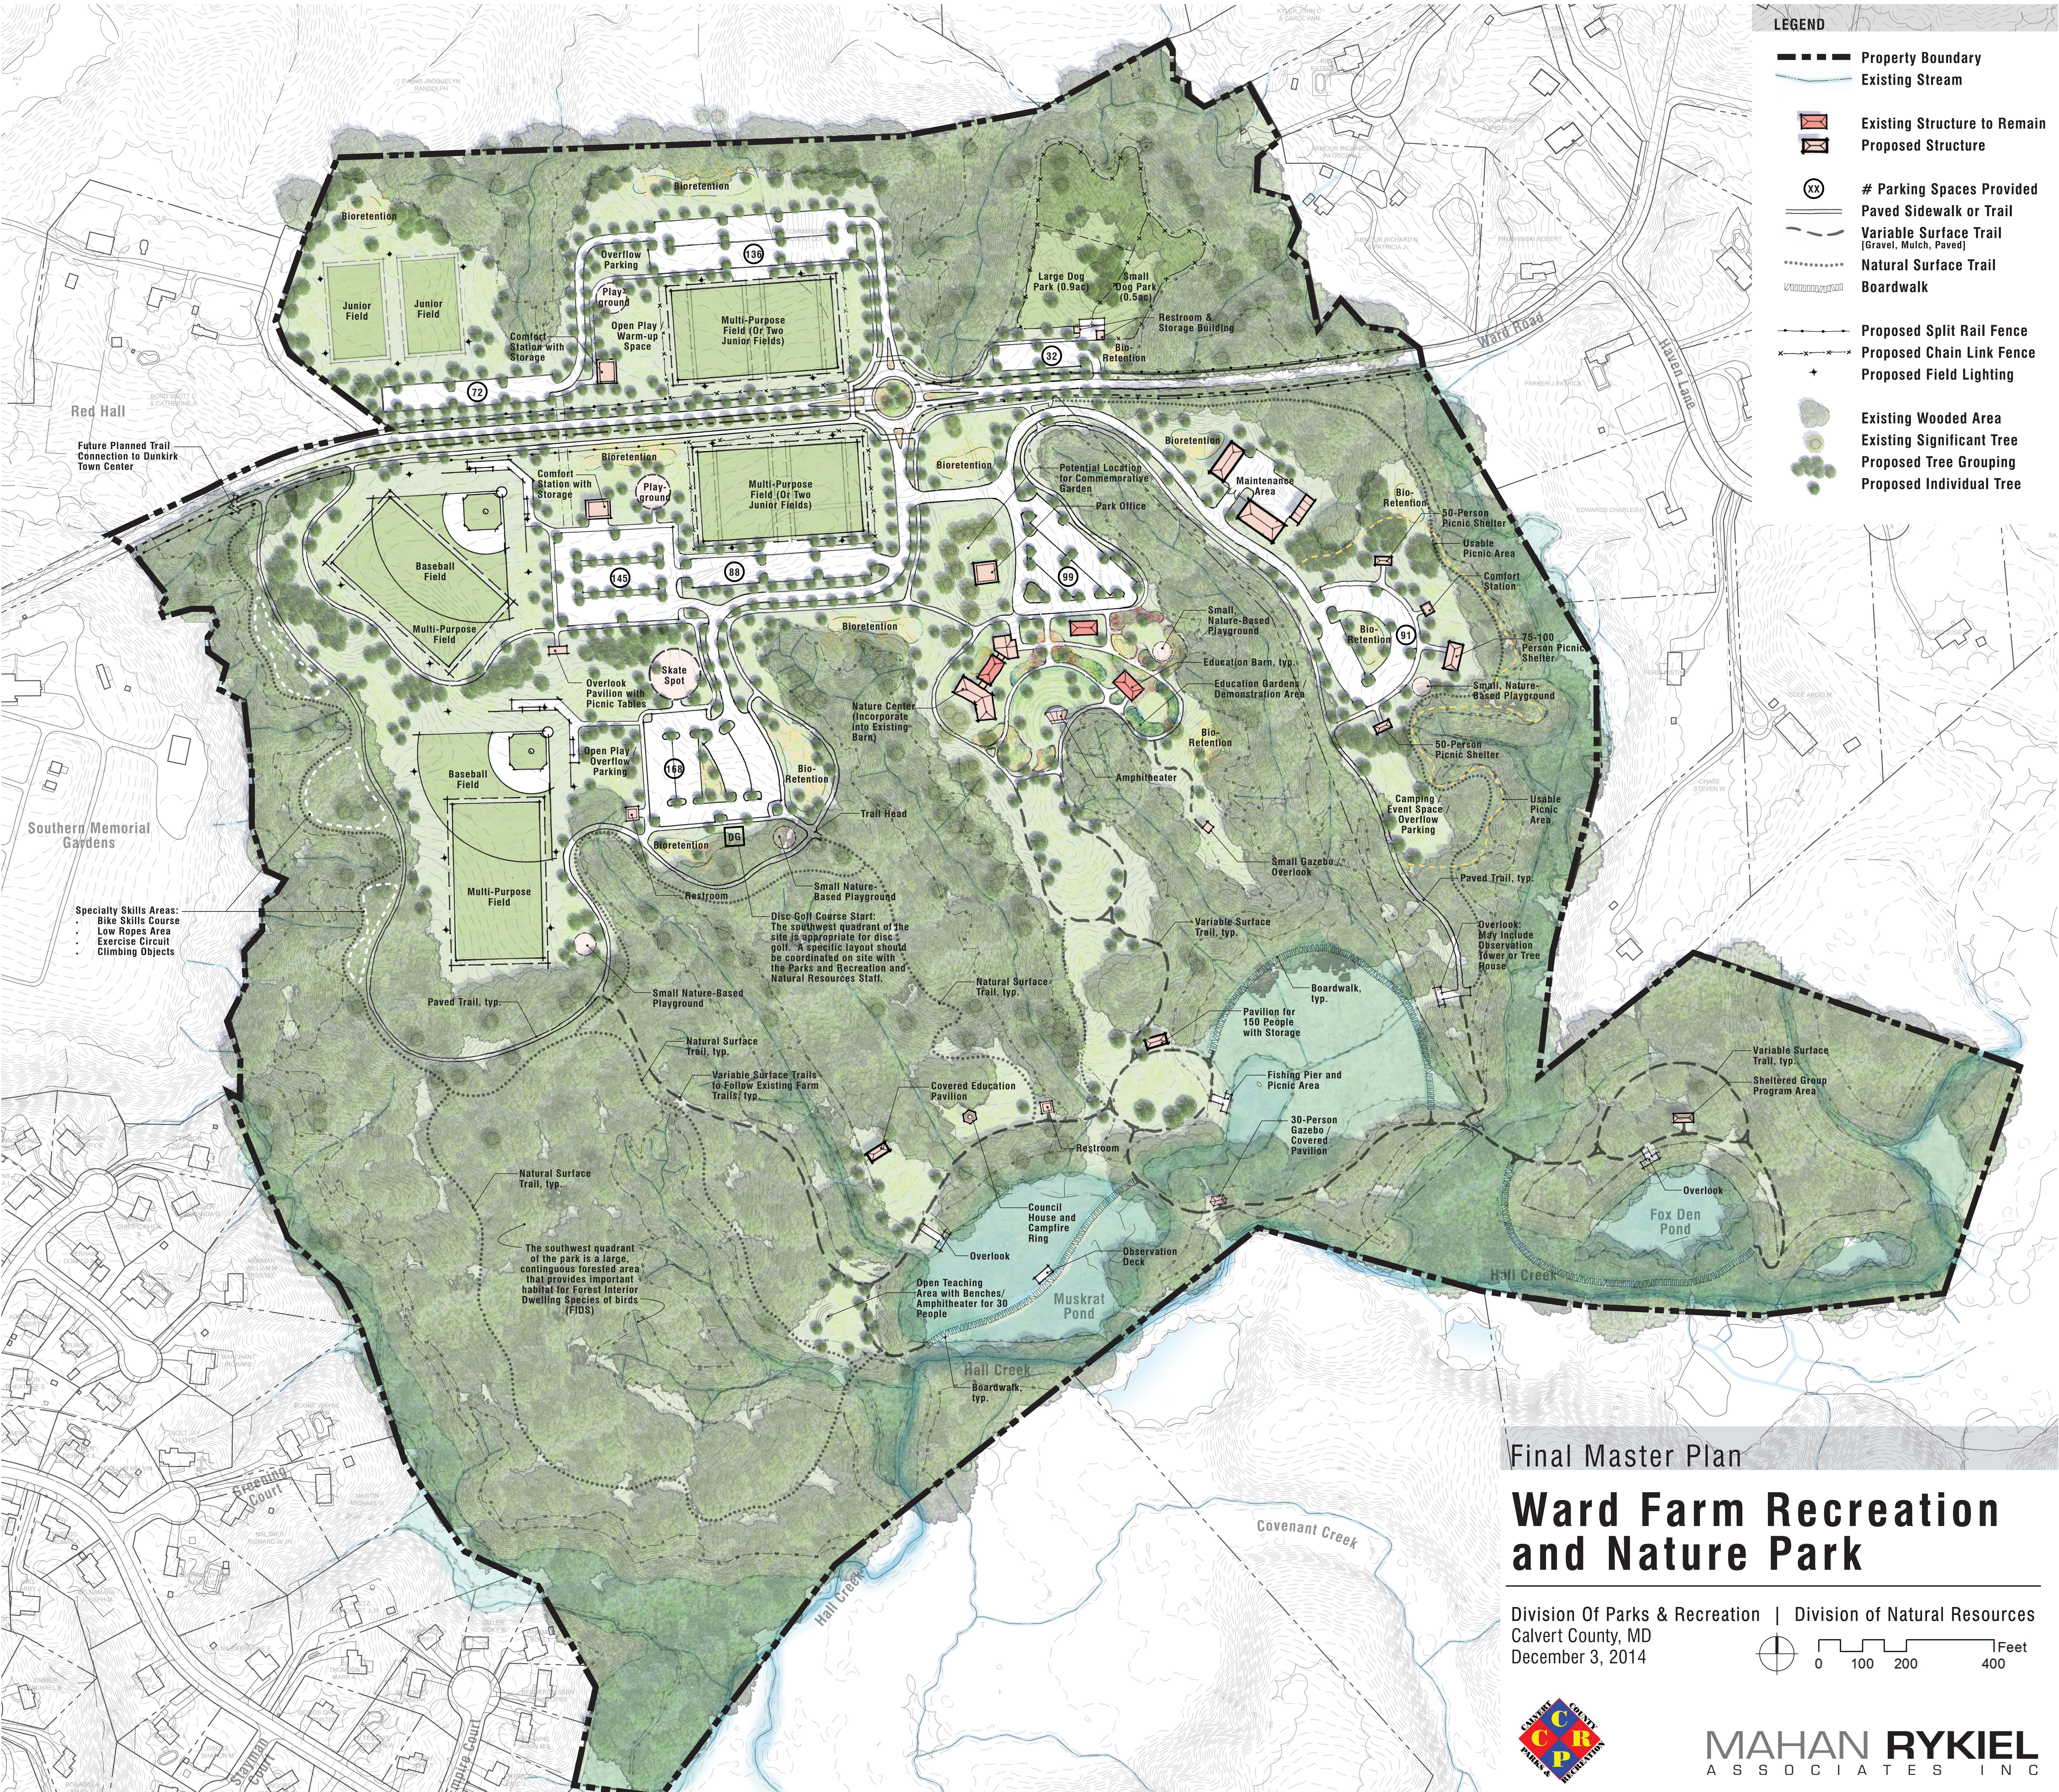

- LEGEND**
-  Property Boundary
  -  Existing Stream
  -  Existing Structure to Remain
  -  Proposed Structure
  -  # Parking Spaces Provided
  -  Paved Sidewalk or Trail
  -  Variable Surface Trail (Gravel, Mulch, Paved)
  -  Natural Surface Trail
  -  Boardwalk
  -  Proposed Split Rail Fence
  -  Proposed Chain Link Fence
  -  Proposed Field Lighting
  -  Existing Wooded Area
  -  Existing Significant Tree
  -  Proposed Tree Grouping
  -  Proposed Individual Tree

Red Hall

Southern Memorial Gardens

- Specialty Skills Areas:
- Bike Skills Course
  - Low Ropes Area
  - Exercise Circuit
  - Climbing Objects

The southwest quadrant of the park is a large, contiguous forested area that provides important habitat for Forest Interior Dwelling Species of birds (FIDS)

Disc Golf Course Start: The southwest quadrant of the site is appropriate for disc golf. A specific layout should be coordinated on site with the Parks and Recreation and Natural Resources Staff.

Final Master Plan  
**Ward Farm Recreation and Nature Park**