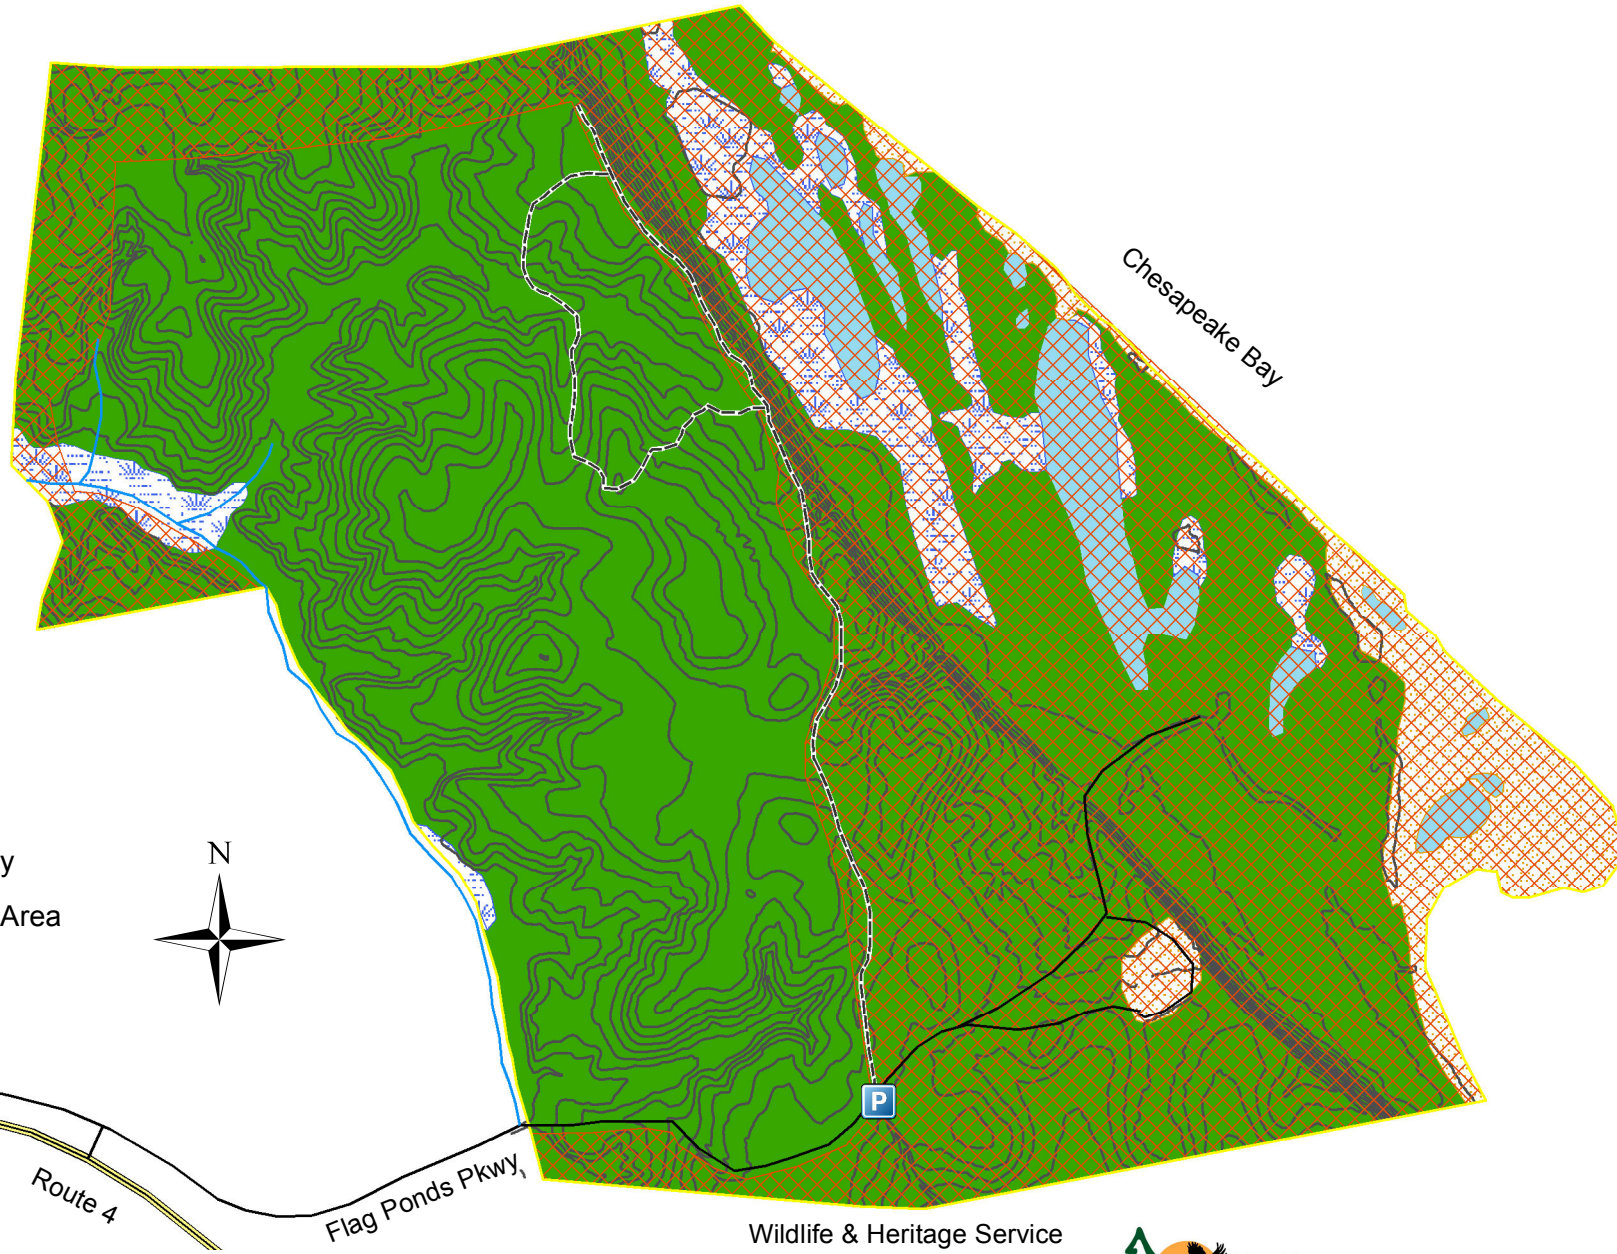

Flag Ponds Nature Park Cooperative Wildlife Management Area

Location of Flag Ponds Nature Park
CWMA within Calvert County

- Parking
- Stream
- Highway
- Paved Road
- Trail
- Flag Ponds Park Boundary
- Safety Zone / No Hunting Area
- 10' Contour Intervals
- Wetland
- Open
- Water
- Woods

Wildlife & Heritage Service
Myrtle Grove WMA
5625 Myrtle Grove Rd.
La Plata, MD 20646
301-743-5161